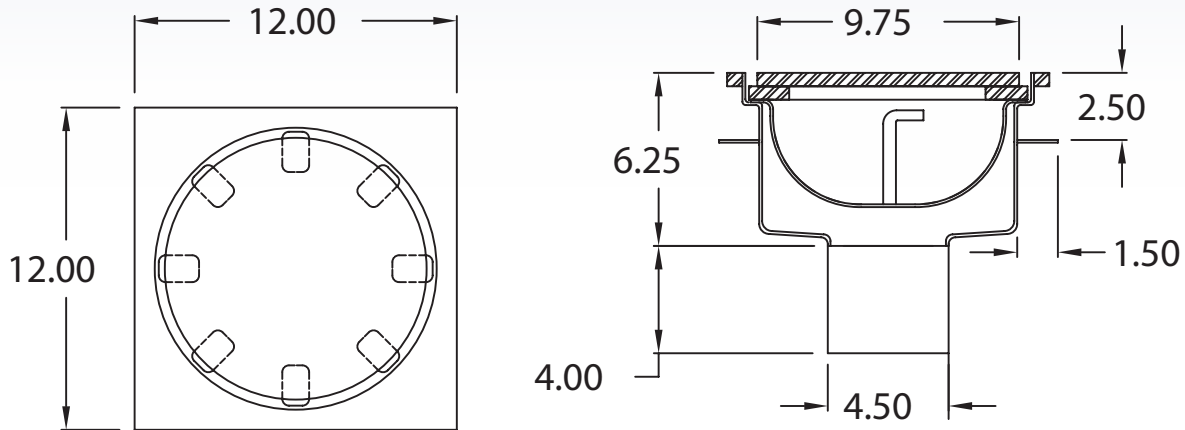

FD4 Series Floor Drain

SPEC SHEET

Material Type:

- 304 Stainless Steel
- 316 Stainless Steel

Top Profile:

- Square Top
- Round Top

Outlet Size:

- 2"
- 3"
- 4"
- 6"
- 8"

Outlet Type:

- Sch 10
- Sch 40

Baskets:

- Standard Basket
- Slotted Basket
- Old Style Basket
- Locking Basket

Covers:

- Solid Cover
- Full Grate
- Half Grate
- Slotted Cover
- Center Hole
- Finger Notch
- Sealed Cover (O-Ring)
- Locking Cover

Cover Options:

- Slip Resistant Surface

Outlet Options:

- NPT Male Threaded
- NPT Female Threaded

Other Options:

- Trap Primer
- P-Trap
- P-Trap & Cleanout Combo
- Secondary Strainer
- Membrane Ring w/ Weep Holes

Body Type:

- Standard Profile (6" Deep)
- Low Profile (2.5" Deep)
- Deep Profile (10" Deep)
- Side Outlet
- Cone Bottom

Contact AWI Manufacturing for other custom options.

Winsted, Minnesota | Phone 320.485.2471 | Email customerservice@awimfg.com | awimfg.com