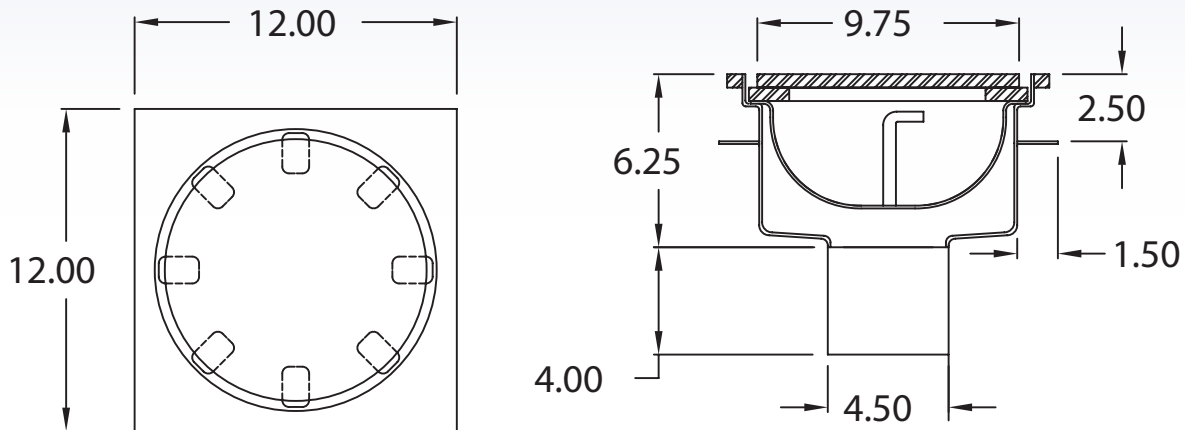

FD4 Series Floor Drain

SPEC SHEET

Material Type:

- 304 Stainless Steel
- 316 Stainless Steel

Top Profile:

- Square Top
- Round Top

Outlet Size:

- 2"
- 3"
- 4"
- 6"
- 8"

Outlet Type:

- Sch 10
- Sch 40

Baskets:

- Standard Basket
- Slotted Basket
- Old Style Basket
- Locking Basket

Covers:

- Solid Cover
- Full Grate
- Half Grate
- Slotted Cover
- Center Hole
- Finger Notch
- Sealed Cover (O-Ring)
- Locking Cover

Cover Options:

- Slip Resistant Surface

Outlet Options:

- NPT Male Threaded
- NPT Female Threaded

Other Options:

- Trap Primer
- P-Trap
- P-Trap & Cleanout Combo
- Secondary Strainer
- Membrane Ring w/ Weep Holes

Body Type:

- Standard Profile (6" Deep)
- Low Profile (2.5" Deep)
- Deep Profile (10" Deep)
- Side Outlet
- Cone Bottom

Comments:

Save pdf and submit online or email to name@awimfg.com

Contact AWI Manufacturing for other custom options.